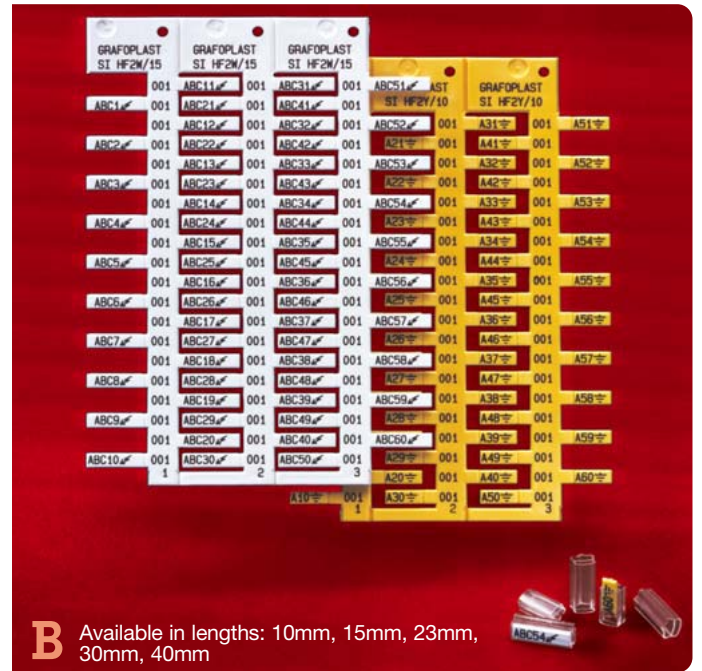

APPLICATIONS

A

B Available in lengths: 10mm, 15mm, 23mm, 30mm, 40mm

C

D

E

F

Available in lengths:
35mm, 70mm, 105mm